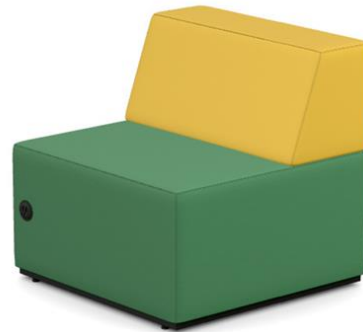

Product Offerings – CLASSROOM FURNITURE

HON-MOXIE PINEAPPLE

HON-MOXIE BLARNEY

Kelly Knapke | Account Manager
 800.427.1704 ext. 1017
kelly@friendsoffice.com

Melissa Parsons | Account Manager
 859-509-7988
 Lexington KY
mparsons@friendsoffice.com